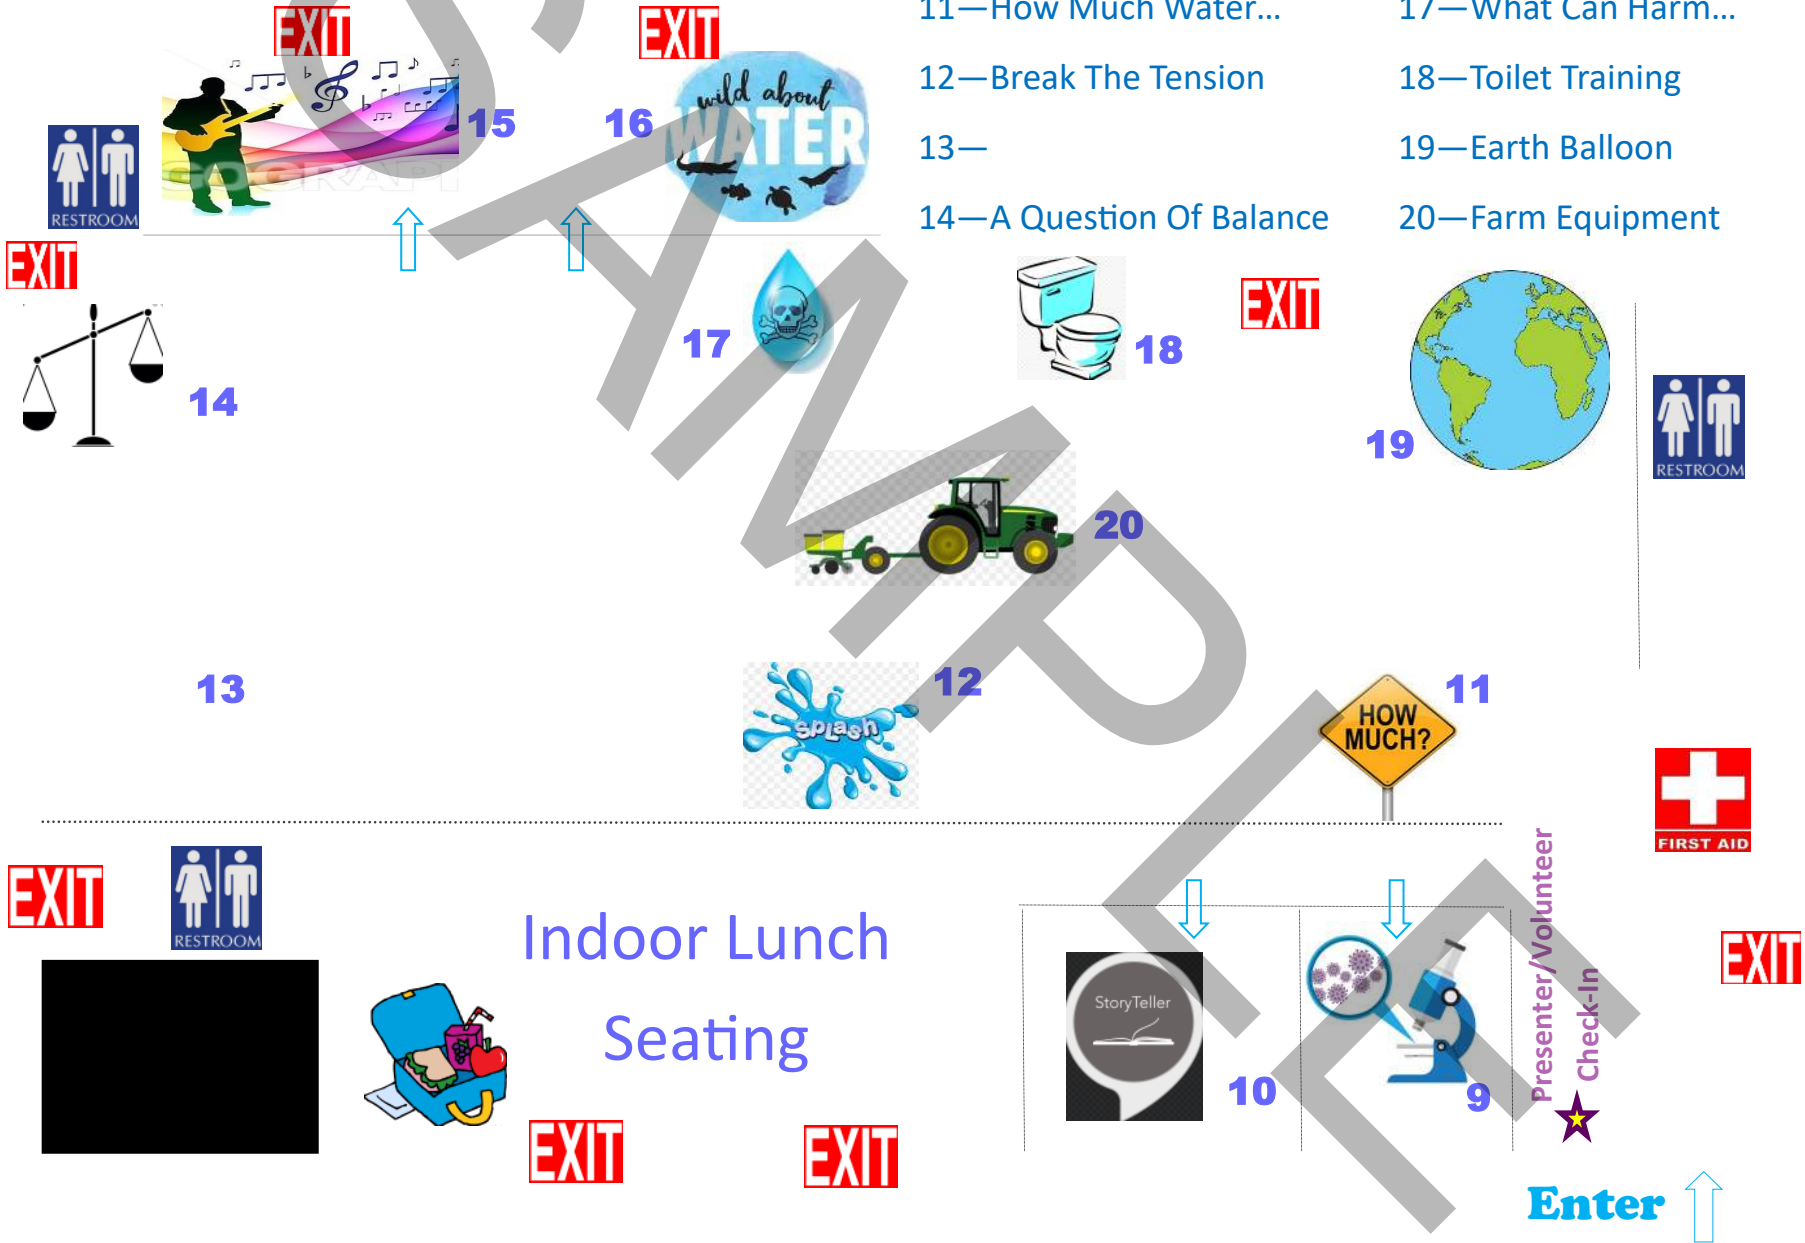

Children's Water Festival

Outdoor Class Locations

- 1—Water Pumps...
- 2—Fire Department
- 3—How Much Rain...
- 4—Save A Drop For Me
- 5—Panning for Gold
- 6—Riparian Trailer
- 7—Water Wagon
- 8—Honey Bees

Event Center

9—Little Bugs, Big Data

10—Don't Be A Drip

11—How Much Water...

12—Break The Tension

13—

14—A Question Of Balance

15—Water Tunes

16—Wild About Water

17—What Can Harm...

18—Toilet Training

19—Earth Balloon

20—Farm Equipment

Indoor Lunch Seating

Enter

23
EXHIBIT
HALL

22

JEPARDY!

RESTROOM

21

- 21— Who Eats Whom
- 22— Water Jeopardy
- 23— Exhibit Hall

EXIT

24

25